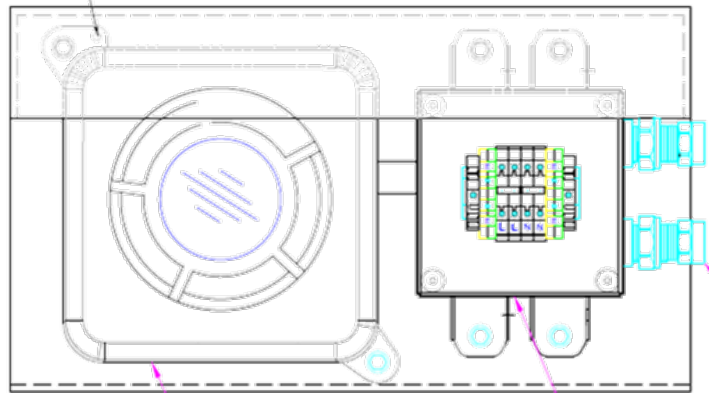

PHYSICAL CHARACTERISTICS

Height	242 mm
Width	429 mm
Depth	345 mm
Weight	25 kg
Lantern Housing	Lantern Housing: Cast Marine-Grade Alloy w/ Tempered Glass Window
Cable Entries	Custom to customer request

ELECTRICAL CHARACTERISTICS

Input Voltage	24VDC; 110V/220V 50-60Hz Available
Power Consumption	< 20 W
Monitor and Control	External Control Required

PERFORMANCE CHARACTERISTICS

Operating Temperature	-20C to +60C
Available Colours	IP-66
Ingress Rating	White

*All values are subject to change without notice.

Pharos Marine Automatic Power, Inc.
Houston, TX - USA
sales@automaticpower.com
Phone: +1-713-228-5208

Pharos Marine Automatic Power
Gray, LA - USA
rleblanc@automaticpower.com
Phone: +1-985-223-8700

Pharos Marine Automatic Power, Ltd.
London, UK
sales@pharosmarine.com
Phone: +44-20-8538-

AB Pharos Marine Pte.
Singapore
sales@pharos-api.com
Phone: +65-6747-9325